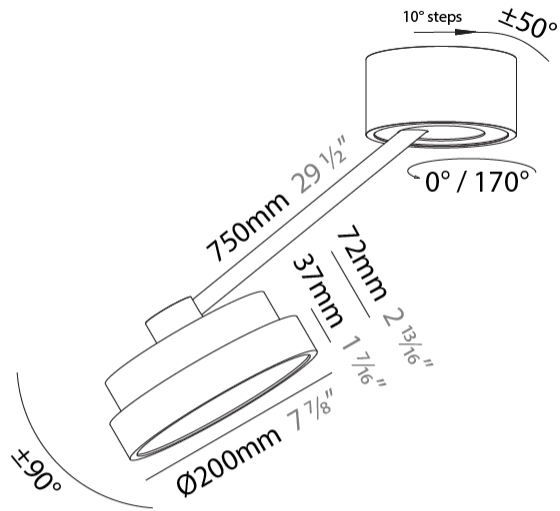

GENERAL

Series: Sign Diva Dancer
Subseries: Sign Diva Dancer
Brand: Prolicht
Division: Architectural
Mounting Type: Suspension
Mounting Location: Ceiling
Subcategory: Pendant

PHYSICAL

Shape: Round
Diameter (mm): 200
Diameter (in): 7 7/8
Height (mm): 72
Height (in): 2 13/16
Max. Overall Height (mm): 870
Max. Overall Height (in): 34 1/4
Extension (mm): 750
Extension (in): 29 1/2
Light Distribution: Adjustable / Direct
Weight (kg): 1.999
Weight (lbs): 4.407
Diffuser: PMMA - Opal / Micro-Prism / Sparkling Secret / Vintage Industrial
Fixture Finish: SSR / BKV / CWI / CRY / HAB / UFT / ITA / RUA / FTG / MYG / LOD / PUS / FRO / FUP / KIA / POP / BLS / SPG / MEY / GOH / GUM / CHC / COM / ABZ / JAG / OBR / MOS / ROR
Fixture Material: Extruded Aluminum / Steel

ELECTRICAL

Lamp Type: LED (Zhaga Standard)
Input Wattage (W): 10
Dimming: Tri-Mode (Non-Dimming and Phase Dimming (120Vac only) and 0-10V Dimming)
Driver Included: Yes
Driver Location: Integrated
Driver Type: Constant Current - Universal
Driver Class: Class 2
Input Voltage (V): 120 - 277
Constant Current (MA): 350

LED

Color Temperature (*K): 2700 / 3000 / 3500 / 4000
Max. Delivered Lumen (lm): 776 / 830 / 837 / 854
Nominal Lumen (lm): 1280 / 1370 / 1382 / 1410
CRI: >90 CRI
Lamp Life (hrs): 50000

OPTICAL

Adjustability: Rotational Canopy 170°; Tilting Canopy ±50°; Tilting Head ±90°

RATINGS AND CERTIFICATIONS

Certified By: Certified for North American Standards
IP rating: IP20