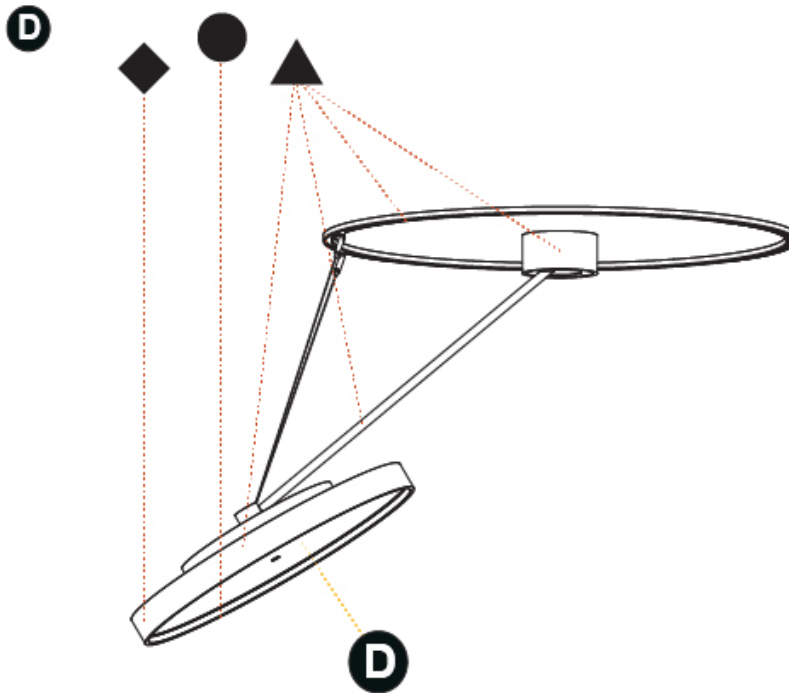

SIGN DIVA DANCER SUSPENSION

A30873-

PROJECT

TYPE

SPECIFIER

QUANTITY

DATE

A